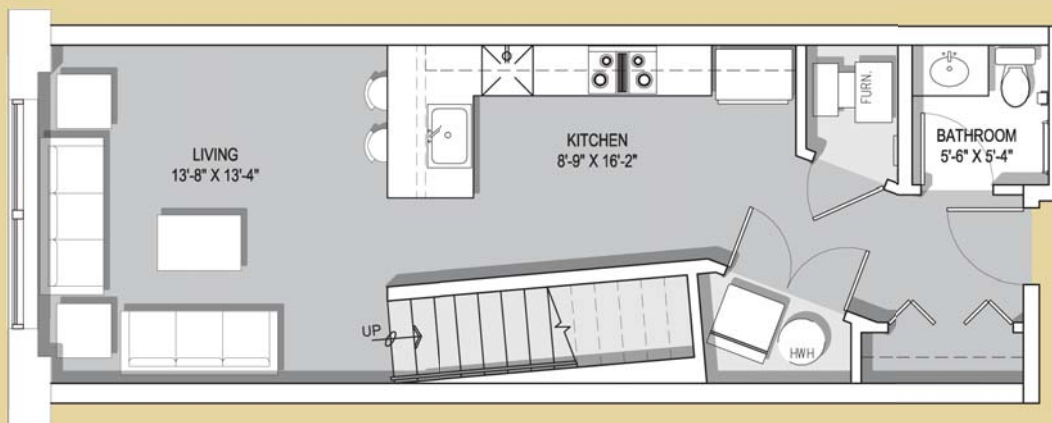

Live in the heart of Midtown One Block From Saint Louis University

D

For additional information, contact:

Leasing Center

314-242-1440

3331 Locust, St. Louis, MO 63103

www.westlocustlofts.com

Bed	Bath	SF
2	1.5	892