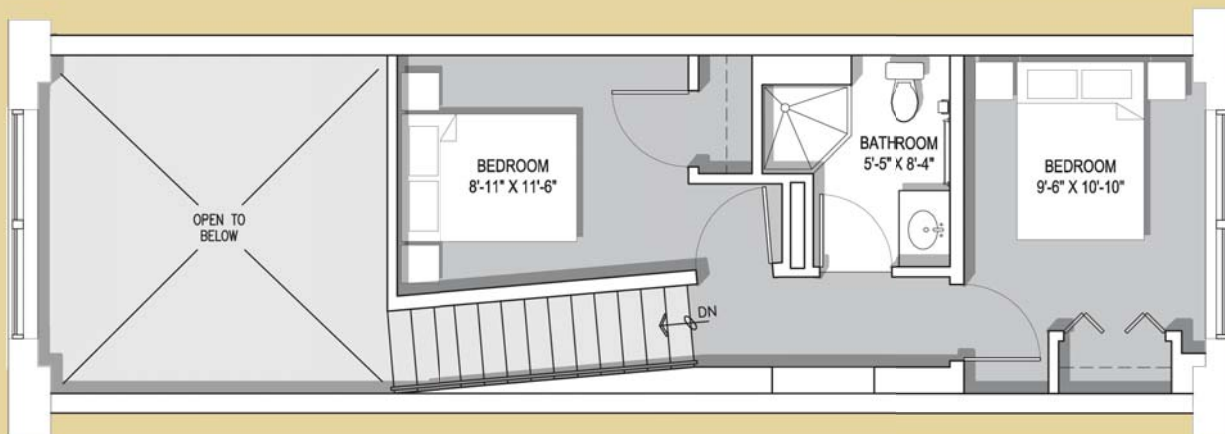

Live in the heart of Midtown One Block From Saint Louis University

D

For additional information, contact:

Leasing Center

314-242-1440

3331 Locust, St. Louis, MO 63103

www.westlocustlofts.com

Bed	Bath	SF
2	1.5	892