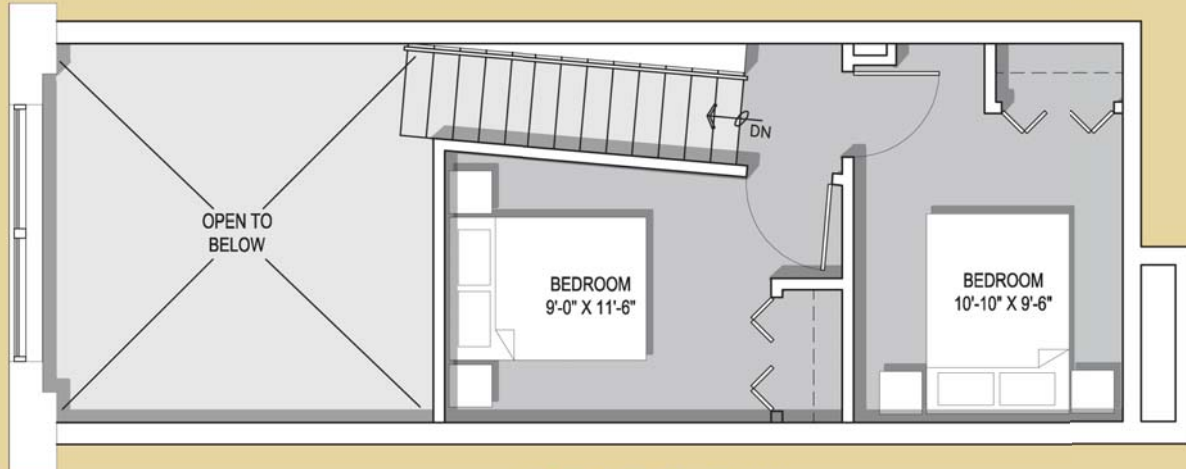

Live in the heart of Midtown One Block From Saint Louis University

LOFT LEVEL PLAN

ENTRY LEVEL PLAN

For additional information, contact:

Leasing Center

314-242-1440

3331 Locust, St. Louis, MO 63103

www.westlocustlofts.com

Bed	Bath	SF
2	1	803