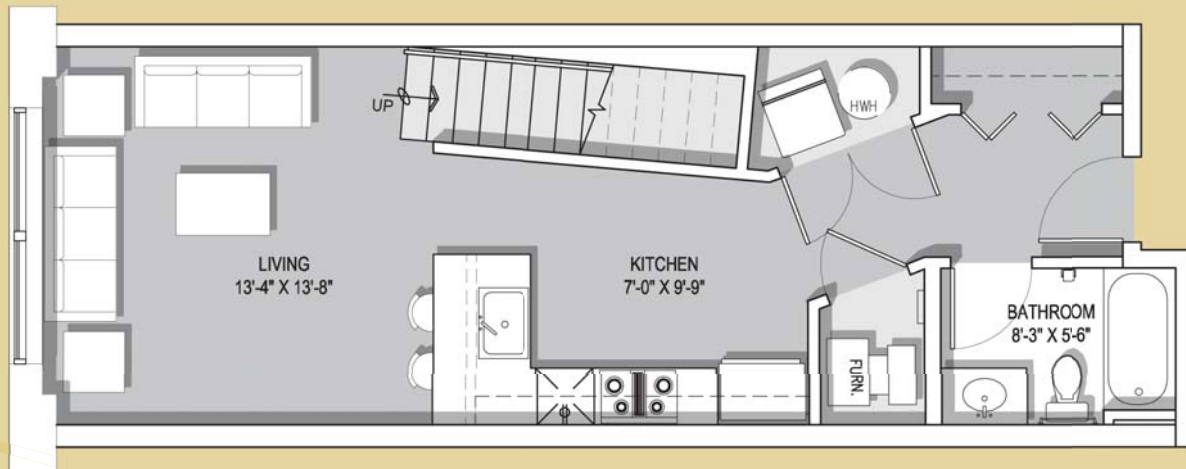

Live in the heart of Midtown One Block From Saint Louis University

LOFT LEVEL PLAN

ENTRY LEVEL PLAN

For additional information, contact:

Leasing Center

314-242-1440

3331 Locust, St. Louis, MO 63103

www.westlocustlofts.com

Bed	Bath	SF
2	1	803